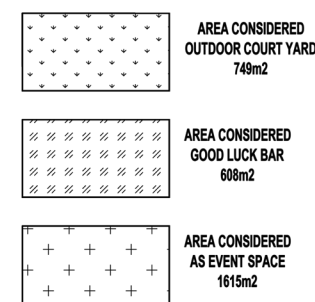

**FOX JUNCTION & THE GOOD LUCK BAR, 1 FOX PRECINCT, 14 ALEXANDER STREET, FERREIRASDORP, JOHANNESBURG, WARD 58**

**FOX JUNCTION CAPACITY CHART**

**FULL VENUE 1615m<sup>2</sup>**  
 Inside standing 1600 pax  
 Cocktail 1300 pax  
 Banquet - main area 500 pax  
 Cinema style main area 800 pax  
 Inside & courtyard 2300 pax

**GOOD LUCK BAR CAPACITY CHART**

**FULL VENUE 608m<sup>2</sup>**  
**LOWER LEVEL 500m<sup>2</sup>**  
**UPPER LEVEL 108m<sup>2</sup>**  
 Inside standing 600 pax  
 Cocktail 500 pax  
**LOWER LEVEL**  
 Banquet lower level max sight lines 120 pax  
 Cinema style lower level max sight lines 150 pax  
**UPPER LEVEL**  
 Cocktail 80 pax  
 Cinema style 60 pax