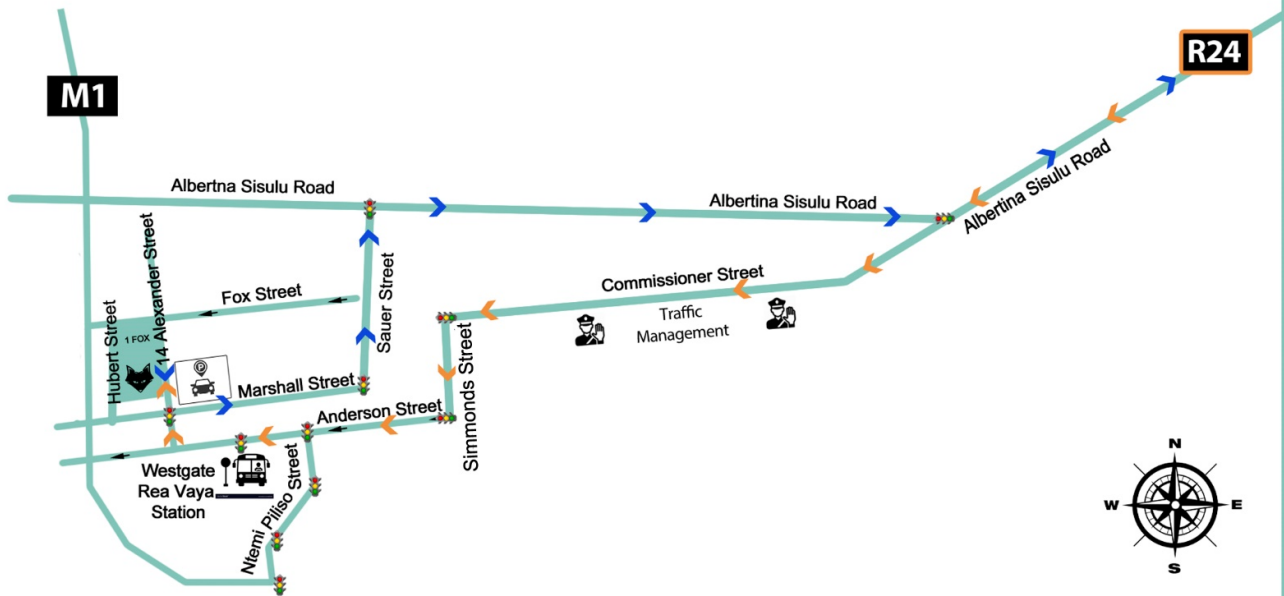

DIRECTIONS

JUNCTION VENUE

FROM THE EAST

1 FOX PRECINCT | 14 ALEXANDER STREET | FERREIRASDORP | JOHANNESBURG CBD
TEL: 0100203440 OR 0832777272

Inbound from the East

Take the R24 and continue straight until it becomes ALBERTINA SISULU ROAD
Continue down ALBERTINA SISULU ROAD into Johannesburg city.
Split left onto COMMISSIONER STREET.
Continue down until SIMMOND STREET. Turn LEFT into SIMMOND STREET.
At the 4th set of traffic lights turn RIGHT into ANDERSON STREET

Outbound to the East

Turn left out of the parking.
At the traffic light turn LEFT into MARSHALL STREET
Cross over 7 blocks then turn LEFT into SAUER STREET.
Cross over 4 blocks then turn RIGHT into ALBERTINA SISULU STREET.
Continue straight along ALBERTINA SISULU STREET until it becomes the R24.