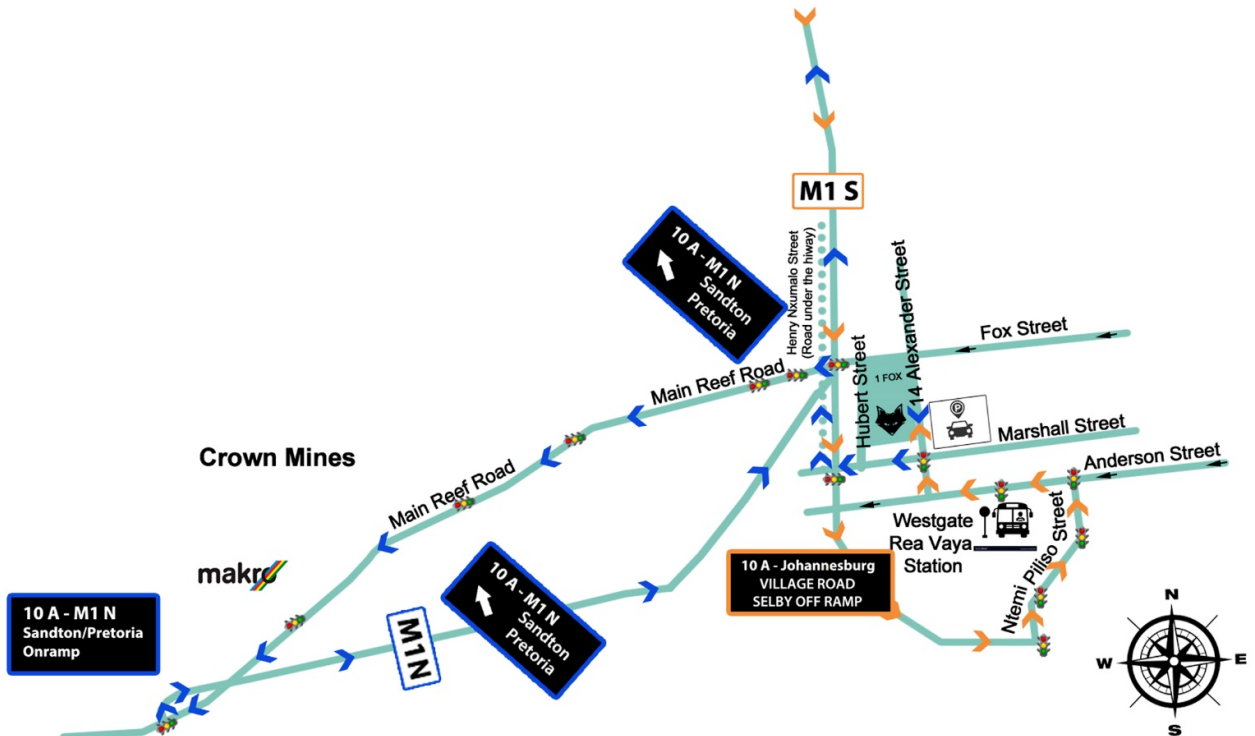

DIRECTIONS

FROM THE NORTH

1 FOX PRECINCT | 14 ALEXANDER STREET | FERREIRASDORP | JOHANNESBURG CBD
TEL: 0100203440 OR 0832777272

Inbound from the North

Travel along the M1 South towards the city.
Take the 10B - Johannesburg VILLAGE ROAD, SELBY off ramp.
At the traffic light turn LEFT into NTEMI PILISO STREET.
Keep left and continue past the Westgate Rea Vaya Bus Station. At the 3rd traffic light, turn LEFT into ANDERSON STREET.
Continue down Anderson Street, the 4th road RIGHT, turn into ALEXANDER STREET.
Continue down ALEXANDER STREET, cross over MARSHALL STREET.
Fox Junction & The Good Luck Bar on LHS, Safe & Secure Parking on RHS.

Outbound to the North

Turn left out of the parking.
At the traffic light turn RIGHT into MARSHALL STREET.
At the next traffic light, turn RIGHT under the hi-way onto HENRY NXUMALO STREET.
At the next traffic light turn LEFT onto MAIN REEF ROAD.
Continue for 2km until you see Makro Crown Mines on your RHS.
Cross under the bridge and turn RIGHT onto the M1 North onramp.
Keep left and take the M1 North split Sandton/ Pretoria.
Continue along the M1 North towards Sandton.