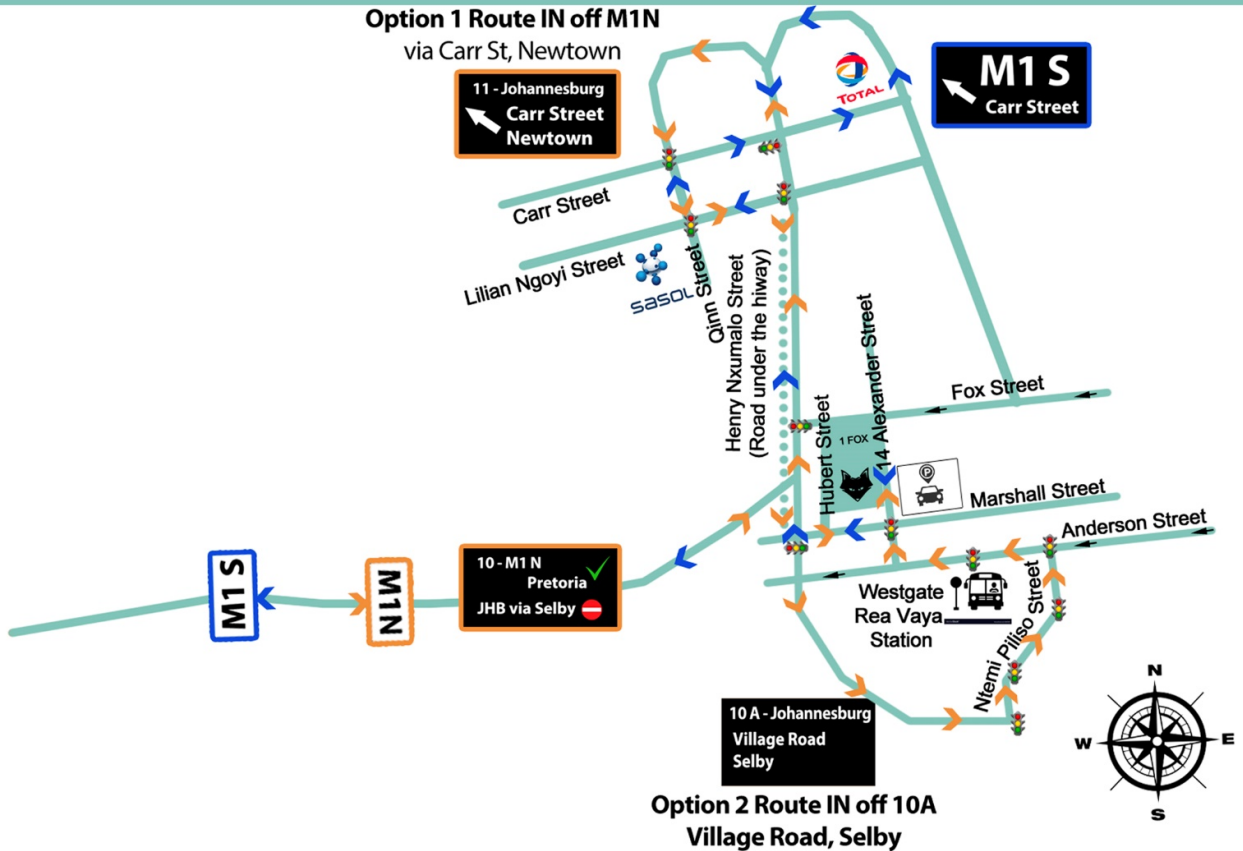

DIRECTIONS

JUNCTION VENUE

FROM THE SOUTH

1 FOX PRECINCT | 14 ALEXANDER STREET | FERREIRASDORP | JOHANNESBURG CBD
TEL: 0100203440 OR 0832777272

Option 1 Inbound from the South - Peak Hour

Travel along the M1 North towards the city.
Take exit 10 - M1 Pretoria Split (M2 - City is closed)
Continue on the M1 N onto the double decker section.
Take CARR STREET offramp.
At the traffic light continue straight over the Carr Street.
3rd road LEFT into LILIAN NGOYI STREET.
Turn RIGHT onto HENRY NXUMALO STREET.
Continue under the hi-way over 4 traffic lights to the T junction.
Turn LEFT into Marshall Street,
2nd LEFT into ALEXANDER STREET
Fox Junction on LHS, Safe & Secure Parking on RHS.

Outbound to South

Turn left out of the parking.
At the traffic light turn RIGHT into MARSHALL STREET.
At the next traffic light, turn RIGHT under the hi-way onto HENRY NXUMALO STREET.
Continue down past 4 traffic lights. then turn LEFT into LILIAN NGOYI STREET.
Turn RIGHT (Sasol Garage opposite on LHS) into QUINN STREET. 3rd road RIGHT into CARR STREET.
Continue until you see the TOTAL GARAGE on LHS, TURN left onto M1 S.

Option 2 Inbound from the South - Off Peak

Travel along the M1 North towards the city.
Take exit 10 - M1 Pretoria Split (M2 - City is closed)
Take CARR STREET offramp.
At the traffic light turn LEFT, continue until you see a TOTAL GARAGE on LHS. TURN LEFT onto the M1 S.
Travel back on the M1 S and take the next off ramp, 10B - Johannesburg VILLAGE ROAD, SELBY.
At the traffic light turn LEFT into NTEMI PILISO STREET.
Keep left and continue past the bus station.
At the 3rd traffic light, turn LEFT into ANDERSON STREET.
4th road RIGHT into ALEXANDER STREET.
Cross over MARSHALL STREET.
Fox Junction on LHS, Safe & Secure Parking on RHS.